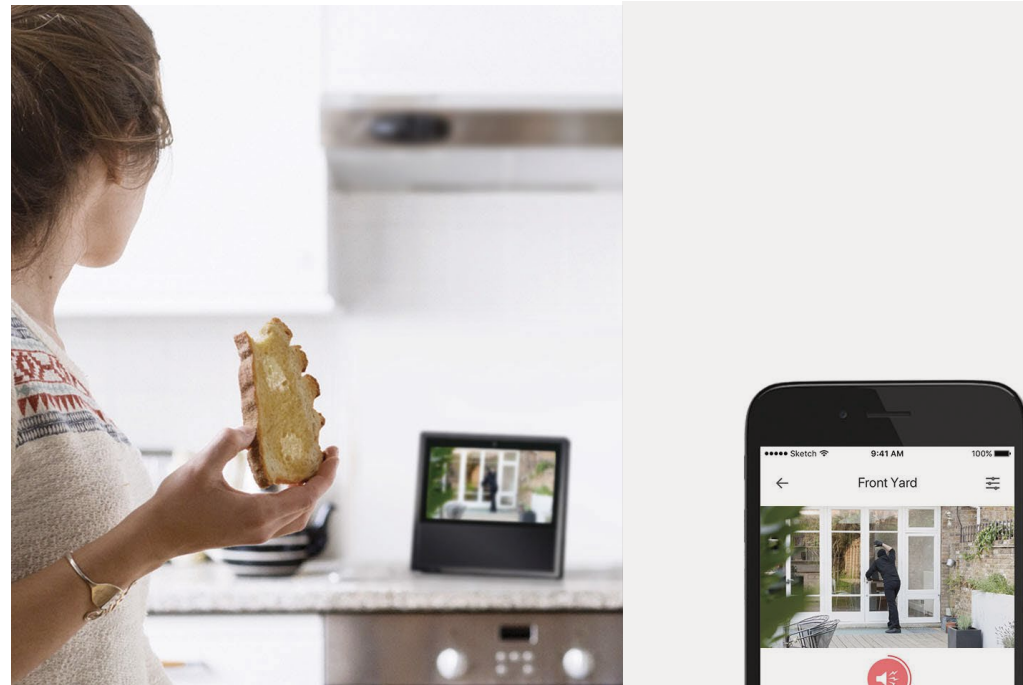

Kasa Cam Outdoor

Secure Your Home

Crystal
Clear Video

Weatherproof

Activity
Zones

Night
Vision

Built-in
Siren

Premium Outdoor Security Camera

The Kasa Cam Outdoor is a full-featured weatherproof security camera that you can access from anywhere. Day or night, rain or shine, Kasa Cam protects what you love most.

Features

Built-in Siren and 2-way Audio

Use crisp 2-way audio to communicate with the delivery person at your front door or use the siren to scare away intruders. Protect your outdoors wherever you are.

Watch from Anywhere

Watch live video at any time on your smartphone with the free Kasa Smart app or on an Amazon Alexa or Google Assistant supported display, e.g. Fire TV or Google Chromecast.

Easy DIY Install

The magnetic camera mount and mounting wall plate make for a quick DIY install. Get the best angle and video with the Kasa Smart app.
Note: Weatherproof outlet needed for outdoor use.

Activity Zones